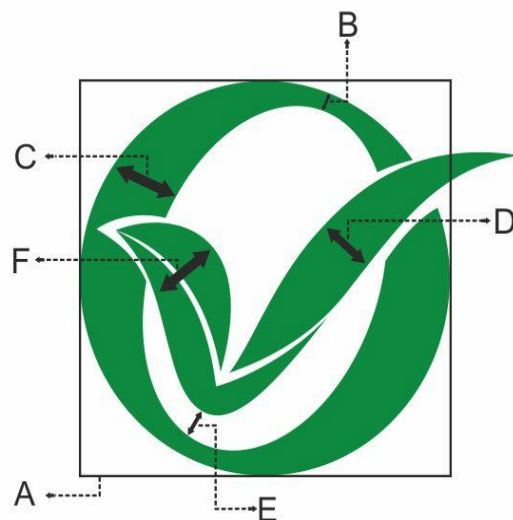

An Indicative dimension for Jaivik Bharat Logo

A	B	C	D	E	F
19	1	4	3	1.5	4
27	1.7	6	4.5	2.3	6
33	2	7	5	2.5	7

Dimensions in (mm)

Any size of logo in the proportion of the dimensions given in above table may be used

G-149

B-67

PANTONE

PANTONE 355 C

HEX CODE

Hex-##0E9543